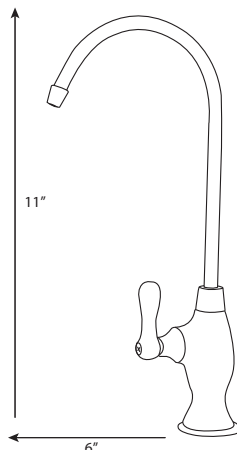

Neck swivels 360 degrees

3" chrome plated mounting shank

Replaces most brands of faucets

905 Series Point of Use Faucet

MODEL #	DESCRIPTION
9053CP	Chrome Faucet
9053NP	Brushed Nickel Faucet
9053SN	Satin Nickel Faucet
9053WE	White Faucet
9053IY	Ivory (Biscuit) Faucet
9053BK	Black Faucet
9053ORB	Oil Rubbed Bronze Faucet
9053AW	Antique Wine Faucet
9053AB	Antique Brass Faucet
905AGL3CP	Chrome Faucet w/ air gap
9053AGL3NP	Brushed Nickel Faucet w/ air gap
9053AGLORB	Oil Rubbed Bronze Faucet w/ air gap

FAUCET SPECIFICATIONS:

Material: *Lead free brass*
 Operating Pressure: *5 - 85 psi*
 Operating Temp: *34 - 120 Degrees*

FAUCET ACCESSORIES:

3" Faucet Extension
Rebuild Kit
Hardware / install kit
3/8" Tubing Faucet Adapter